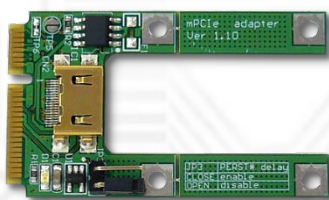

### Package Contents:

**PE4H**  
(PCI-E 16X to Excard adapter VER 2.0a) x1

**PCIEMM-030**  
(Custom PCIe Male to Male 30cm) x1

**SWEX**  
(ATX Power Supply Power-On Switch ver1.1) x1

External 5V/12V power supply cable x1

**Option: PCIEMM-100**  
(Custom PCIe Male to Male 100cm) x1

### Option Contents:

- **EC2C** (Express card to the converted port adaptor) x1

- **PM3N** (mini PCIe card to the converted port adaptor) x1
- Screw x2

- **HP1A**(PCIe 1X passive dapter) x1
- **Y02-WH-015** (Dupont 5PIN to dupont 5PIN USB cable) x1
- Low profile PCI express bracket x1