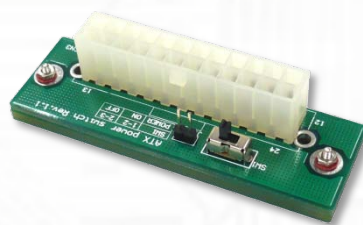

### Package Contents:

**PE4H**  
(PCI-E 16X to Excard adapter VER 2.0a) x1

**PCIEMM-030**  
(Custom PCIe Male to Male 30cm) x1

**SWEX**  
(ATX Power Supply Power-On Switch ver1.1) x1

External 5V/12V power supply cable x1