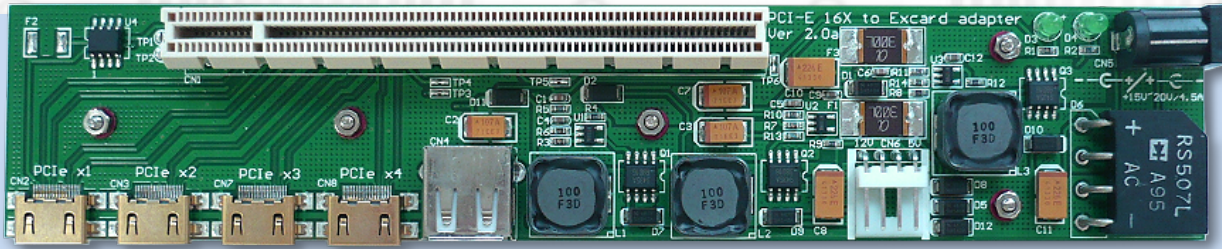

# PCI-E 16X to Excard adapter Ver 2.0a

PE4H-EC2C  
PE4H-PM3N  
PE4H-HP1A

PE4H

The PE4H is designed for Notebook PCs that converts PCI Express 16X Add-on Card to ExCard or mPCIe or PCIe 1x connector.

This adapter allows you to use your existing PCI-E 16X Card in the notebook PC for test.

Option: EC2C

Option: PM3N

Option: HP1A

## Function:

- **PE4H-EC2C** allows user to test PCI Express Add-in-Card on the ExpressCard slot
- **PE4H-PM3N** allows user to test PCI Express Add-in-Card on the PCI Express mini card slot.
- **PE4H-HP1A** allows user to extend PCIe add-on card to test.

## Notice:

1. PE4H is PCIe 1x bandwidth limit passive adapter in compliance with Expresscard and mPCIe specification.
2. PE4H design for engineering test. NOT for home or office use.
3. Basically, PCIe add-on card designed for desktop. We can't guarantee it compatibility with your laptop. Depends on OS version, notebook's BIOS, device driver,
4. Almost PCIe 16x video card can't get enough memory resource are allocated. Can't work in your laptop.