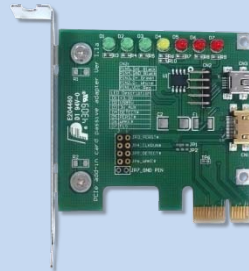

# PCI-E 16X to Excard adapter Ver 2.0a

PE4H-EC2C  
PE4H-PM3N  
PE4H-HP1A

PE4H

The PE4H is designed for Notebook PCs that converts PCI Express 16X Add-on Card to ExCard or mPCIe or PCIe 1x connector.

This adapter allows you to use your existing PCI-E 16X Card in the notebook PC for test.

Option: EC2C

Option: PM3N

Option: HP1A

## Function:

- **PE4H-EC2C** allows user to test PCI Express Add-in-Card on the ExpressCard slot
- **PE4H-PM3N** allows user to test PCI Express Add-in-Card on the PCI Express mini card slot.
- **PE4H-HP1A** allows user to extend PCIe add-on card to test.