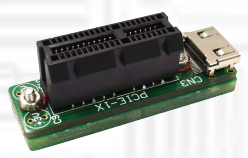

Package Contents:

Converted port to Express card adapter x1