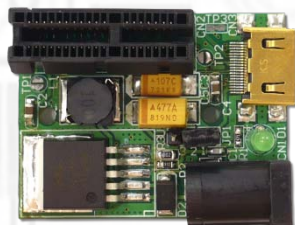

# PCI-E 1X to ExpressCard/ 34 adaptor with cable

PE2H

The PCI-E 1X to ExpressCard / 34 adaptor is designed for Notebook PCs that converts PCI Express 1X Card to ExpressCard slot. This adaptor allows you to use your existing PCI-E 1X Card in the notebook PC and other devices with ExpressCard slot.

## Function:

- Allows user to test PCI Express Add-in-Card on the ExpressCard slot of Notebook PC or other devices (with ExpressCard slot).
- Allows engineer to insert PCIe 1x, 4x, 8x, 16x add-on card for notebook PC.

## System Requirements:

- Note book PC and other devices with Express card slot / 34
- Windows 2000, XP, Vista, Windows 7, Server 2008
- Linux

**Power output specification:**  
**3.3V/1.3A(Max) from expresscard or 3.3V/2A from external 12V DC adapter**  
**12V from external DC adapter**

## Package Contents:

Express card to the converted port adaptor x1

Converted port to Express card adapter x1

PCI-E Male to Male cable 30cm x1

Option: PCI-E Male to Male cable 100cm x1

As a New manufacturer of quality computer connectivity products since 2009/Mar, BPLUS technology brings to market a broad range of upgrade products. These products bridge the connection between Desktop/Notebook systems and external peripherals.