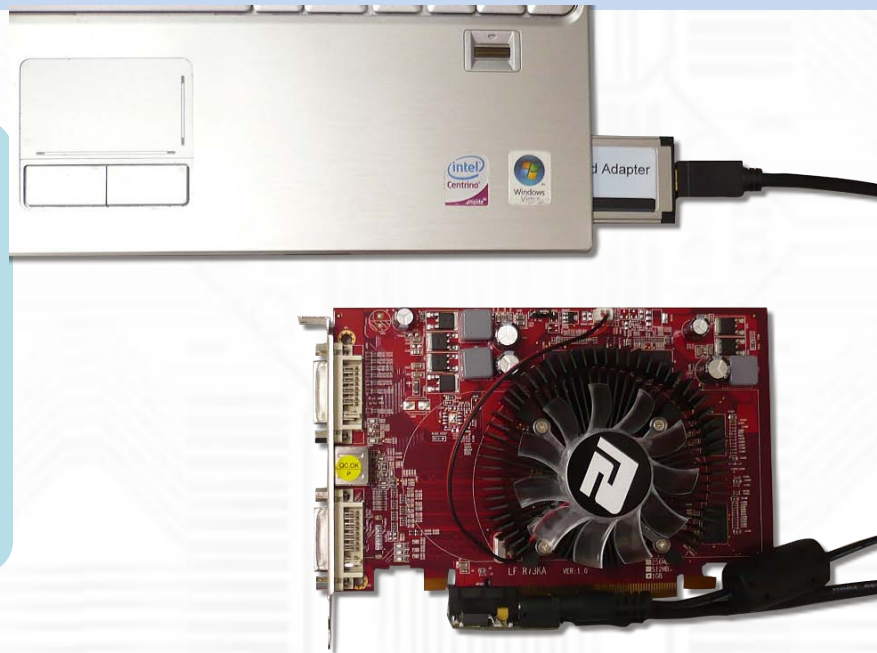

# PCI-E 1X to ExpressCard/ 34 adaptor with cable

PE2H

The PCI-E 1X to ExpressCard / 34 adaptor is designed for Notebook PCs that converts PCI Express 1X Card to ExpressCard slot. This adaptor allows you to use your existing PCI-E 1X Card in the notebook PC and other devices with ExpressCard slot.

## Function:

- Allows user to test PCI Express Add-in-Card on the ExpressCard slot of Notebook PC or other devices (with ExpressCard slot).
- Allows engineer to insert PCIe 1x, 4x, 8x, 16x add-on card for notebook PC.

## Package Contents:

Express card to the converted port adaptor x1

Converted port to Express card adapter x1

PCI-E Male to Male cable 30cm x1

Option: PCI-E Male to Male cable 100cm x1

As a New manufacturer of quality computer connectivity products since 2009/Mar, BPLUS technology brings to market a broad range of upgrade products. These products bridge the connection between Desktop/Notebook systems and external peripherals.