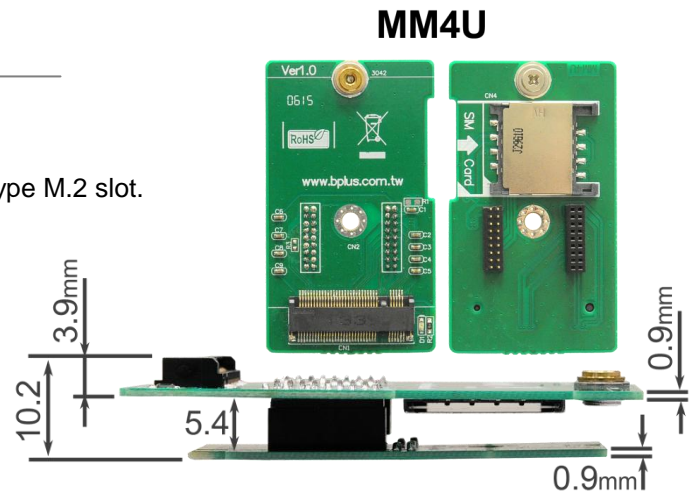

MM4U-DB4U

M.2 Key B 3042 Card to M.2 2230 2242 Card Vertical Extender with SIM Card Slot

Product > M.2 interface > MM4U-DB4U

MM4U is vertical extender from M.2 Key B Card slot to M.2 Card together with DB4U. It is very convenient especially to apply "3042 size" M.2 Card module to "2230 / 2242 size" M.2 Card slot.

As MM4U has a SIM card slot, wireless M.2 Card modules which require SIM Card such as 3.5G HSPA / 4G / LTE can be used, even though original M.2 slot is not connected to SIM card slot.

Combination of MM4U and DB4U is the best solution for 3G/LTE M.2 cards evaluation.

Specifications

- M.2 Specification Revision 1.0
- Type B: can insert type 3042 M.2 card to type 2230/2242 type M.2 slot.
- SIM Card Slot :
Suitable for USB 3G/LTE wireless M.2 Card modules
(HSDPA/HSUPA, UMTS, CDMA GSM, GPRS, EDGE)

MM4U-DB4U Package Content

MM4U-DB4U
(M.2 Key B 3042 Card to M.2
2230 2242 Card Vertical
Extender with SIM Card Slot) x1

Flat-Head Screw x2