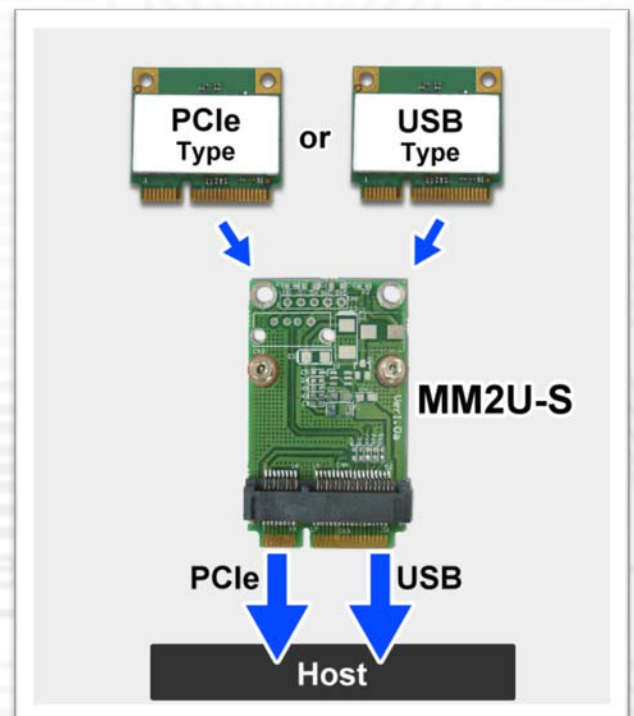

Half to Full miniCard Adapter

MM2U-S

The MM2U-S half to full mini card is a converter tool for minicard interface.

This module allows you to use your half mini card in the full mini card slot.

It's especially designed to save valuable labor and time in the production environment.

Function:

- Supports half mini card to full size minicard slot
- High quality connectors for long service life
- Supports both PCIe and USB interface minicard.
- SIM Connector

System Requirements:

- MiniCard full size slot

Dimension: Width 30mm, Length 51mm, PCB Thickness 1.0mm Max

As a New manufacturer of quality computer connectivity products since 2009/Mar, BPLUS technology brings to market a broad range of upgrade products. These products bridge the connection between Desktop/Notebook systems and external peripherals.