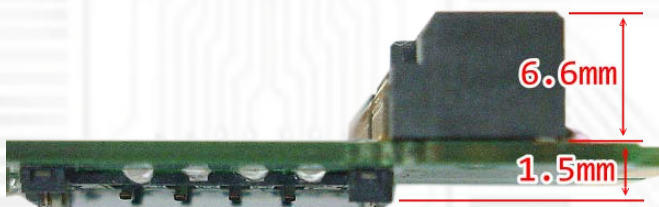

Half to Full miniCard Adapter

MM2U-S

The MM2U-S half to full mini card is a converter tool for minicard interface.

This module allows you to use your half mini card in the full mini card slot.

It's especially designed to save valuable labor and time in the production environment.

Function:

- Supports half mini card to full size minicard slot
- High quality connectors for long service life
- Supports both PCIe and USB interface minicard.
- SIM Connector

System Requirements:

- MiniCard full size slot

Dimension: Width 30mm, Length 51mm, PCB Thickness 1.0mm Max

As a New manufacturer of quality computer connectivity products since 2009/Mar, BPLUS technology brings to market a broad range of upgrade products. These products bridge the connection between Desktop/Notebook systems and external peripherals.