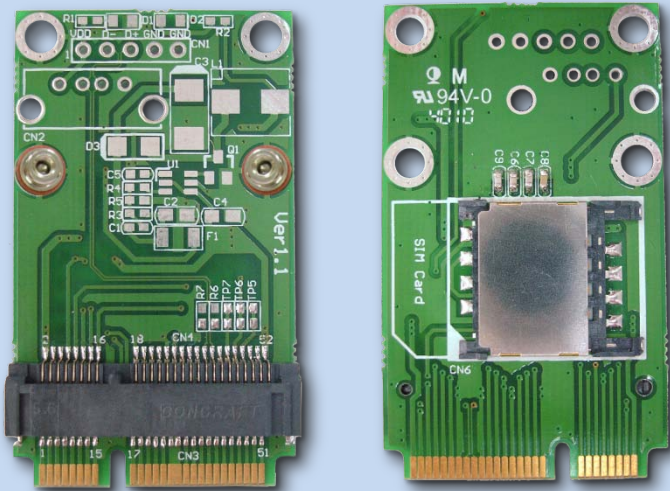

Half to Full miniCard Adapter

MM2U-S

The MM2U-S half to full mini card is a converter tool for minicard interface.

This module allows you to use your half mini card in the full mini card slot.

It's especially designed to save valuable labor and time in the production environment.

Function:

- Supports half mini card to full size minicard slot
- High quality connectors for long service life
- Supports both PCIe and USB interface minicard.
- SIM Connector

System Requirements:

- MiniCard full size slot

Dimension: Width 30mm, Length 51mm, PCB Thickness 1.0mm Max

As a New manufacturer of quality computer connectivity products since 2009/Mar, BPLUS technology brings to market a broad range of upgrade products. These products bridge the connection between Desktop/Notebook systems and external peripherals.