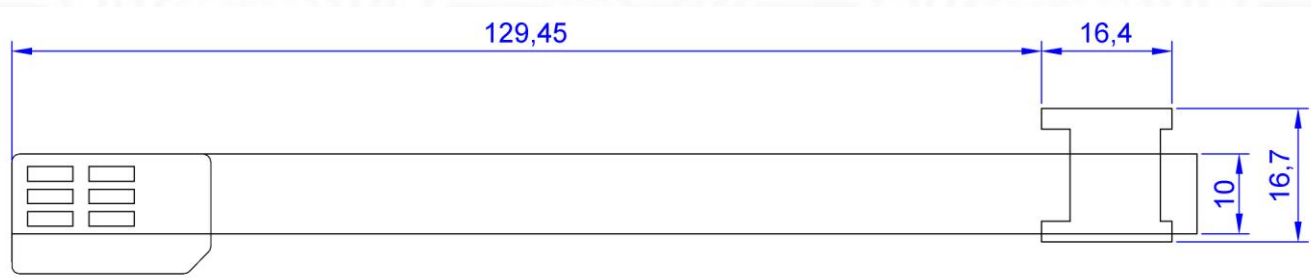

# KZ-B10 ( SIM Card Adapter )

# KZ-B10 / KZ-B12 / KZ-B16 / KZ-B17 Comparison

145.85mm

KZ-B10

Different direction

KZ-B12

125mm

KZ-B16

Different direction