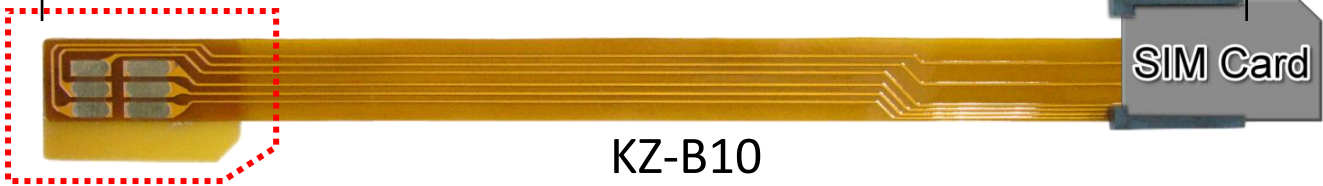

KZ-B10 / KZ-B12 / KZ-B16 / KZ-B17 Comparison

145.85mm

KZ-B10

Different direction